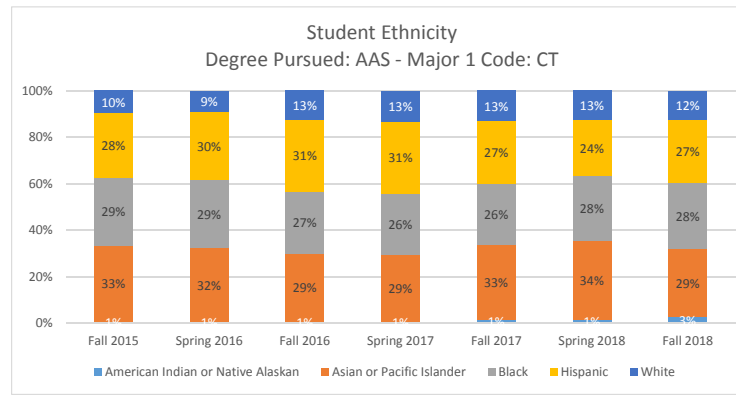

Program Dashboard - Degree Pursued: AAS - Major 1 Program Code: CT

Program Dashboard - Degree Pursued: AAS - Major 1 Program Code: CT