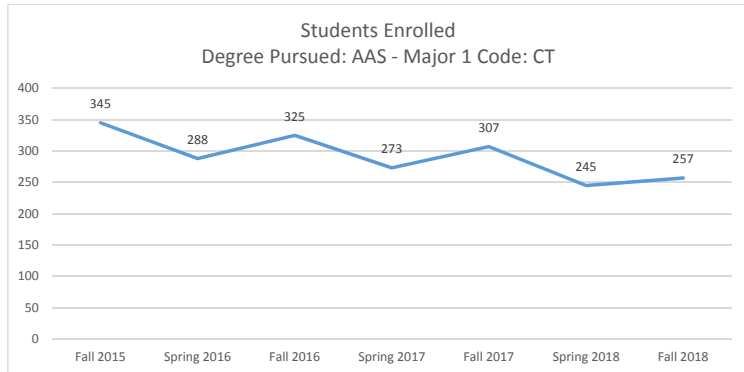

Program Dashboard - Degree Pursued: AAS - Major 1 Program Code: CT

Program Dashboard - Degree Pursued: AAS - Major 1 Program Code: CT