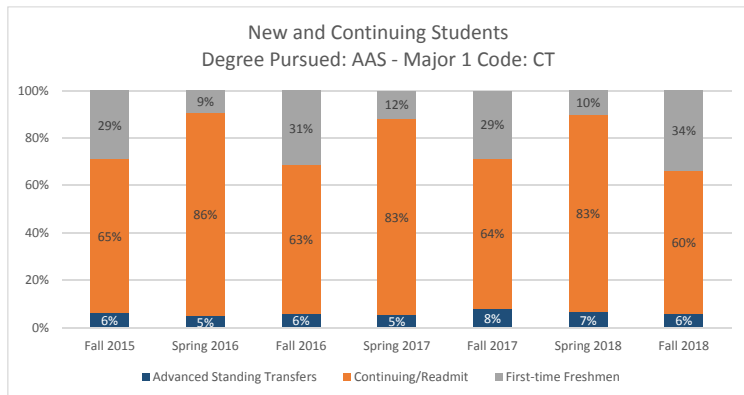

Program Dashboard - Degree Pursued: AAS - Major 1 Program Code: CT

Program Dashboard - Degree Pursued: AAS - Major 1 Program Code: CT