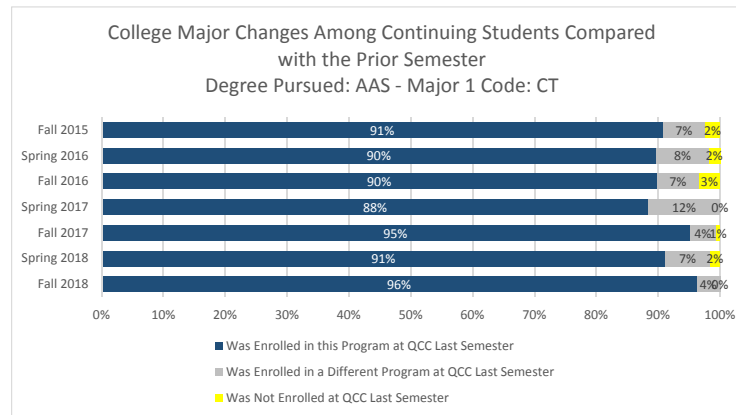

Program Dashboard - Degree Pursued: AAS - Major 1 Program Code: CT

Program Dashboard - Degree Pursued: AAS - Major 1 Program Code: CT