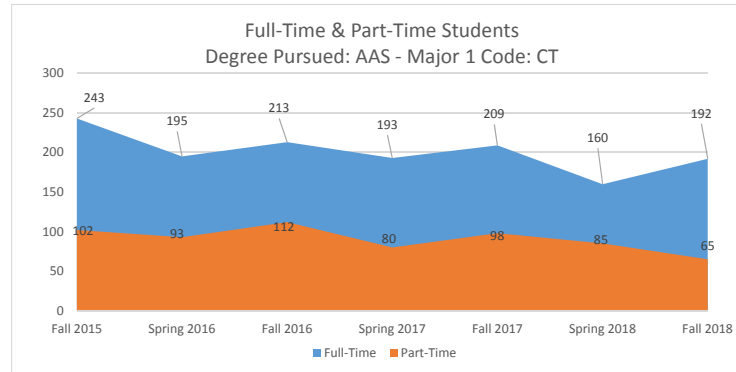

Program Dashboard - Degree Pursued: AAS - Major 1 Program Code: CT

Program Dashboard - Degree Pursued: AAS - Major 1 Program Code: CT