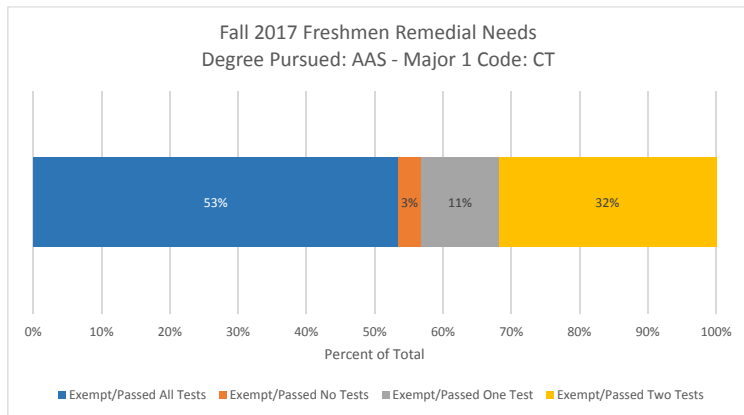

Program Dashboard - Degree Pursued: AAS - Major 1 Program Code: CT

Program Dashboard - Degree Pursued: AAS - Major 1 Program Code: CT