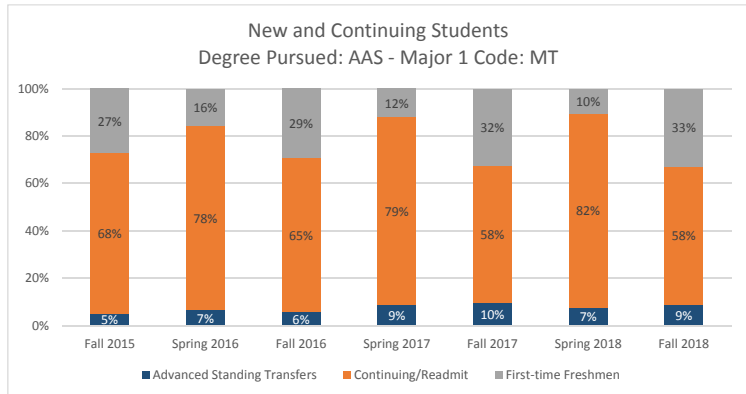

Program Dashboard - Degree Pursued: AAS - Major 1 Program Code: MT

Program Dashboard - Degree Pursued: AAS - Major 1 Program Code: MT