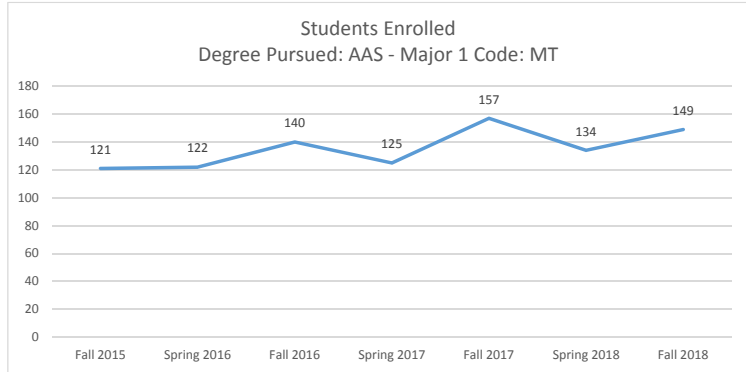

Program Dashboard - Degree Pursued: AAS - Major 1 Program Code: MT

Program Dashboard - Degree Pursued: AAS - Major 1 Program Code: MT