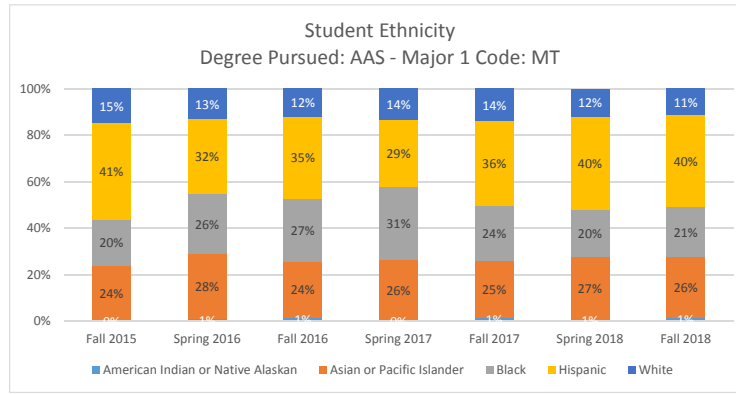

Program Dashboard - Degree Pursued: AAS - Major 1 Program Code: MT

Program Dashboard - Degree Pursued: AAS - Major 1 Program Code: MT