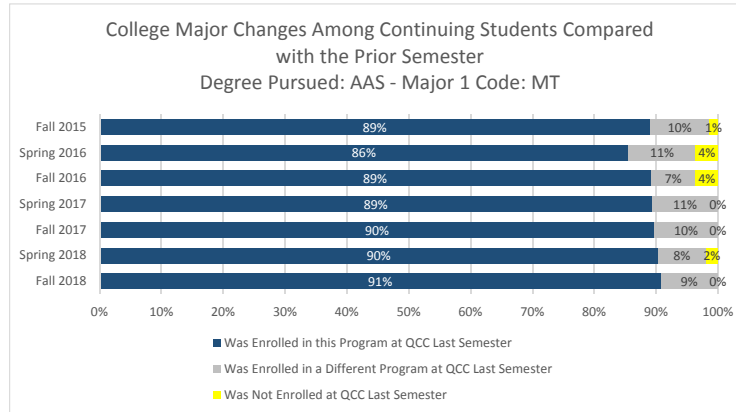

Program Dashboard - Degree Pursued: AAS - Major 1 Program Code: MT

Program Dashboard - Degree Pursued: AAS - Major 1 Program Code: MT