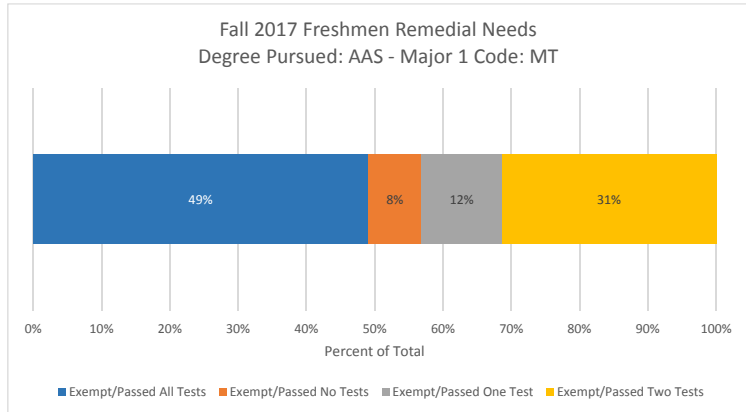

Program Dashboard - Degree Pursued: AAS - Major 1 Program Code: MT

Program Dashboard - Degree Pursued: AAS - Major 1 Program Code: MT