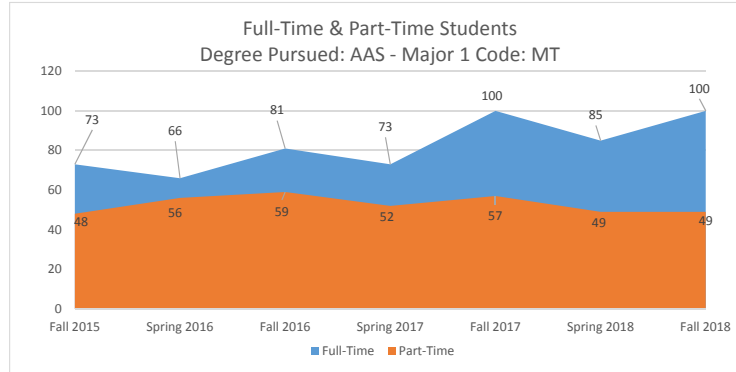

Program Dashboard - Degree Pursued: AAS - Major 1 Program Code: MT

Program Dashboard - Degree Pursued: AAS - Major 1 Program Code: MT